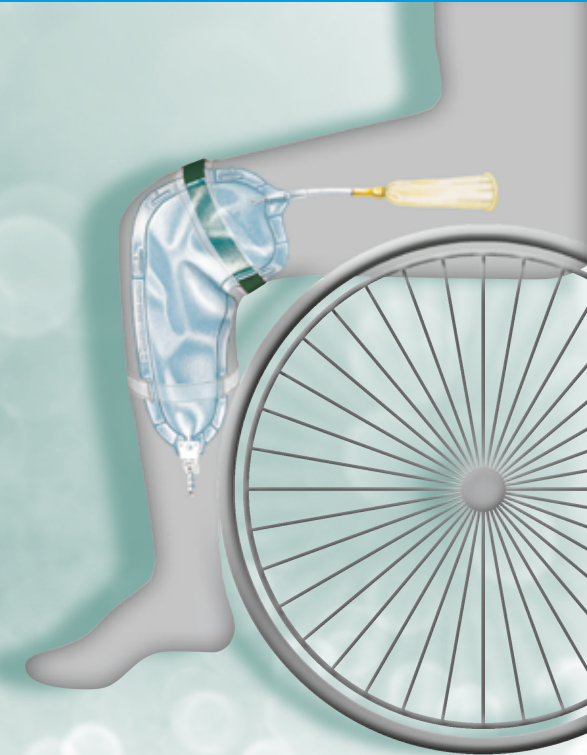

Swing tap

	Adapter	Inlet tube	Qty	Order no.
0.7 litres	without adapter	20 cm hard adaptable length	10 pcs	702.1020-10
			30 pcs	702.1020-30
	stepped adapter fixed	12 cm soft	10 pcs	702.1212-10
			30 pcs	702.1212-30

Twist tap

0.7 litres	stepped adapter push-on	35 cm soft adaptable length	10 pcs	702.3435-10
			30 pcs	702.3435-30

MANFRED SAUER GMBH

Hersteller von Medizinprodukten

SAUER Bendi Bag

... particularly suited for wheelchair users

Leg hugging shape

The angled inlet tube and the special shape are essential for a reliable use of these bags in the sitting position in a wheelchair, for comfortable and inconspicuous wear on the leg, a reliable urine outlet and easy emptying.

- without adapter: connects directly to SAUER urinary sheaths
- smooth adapter: connects to urinary sheaths
- stepped adapter: connects to catheters

smooth adapter

stepped adapter

no adapter

2 The Inlet Tube