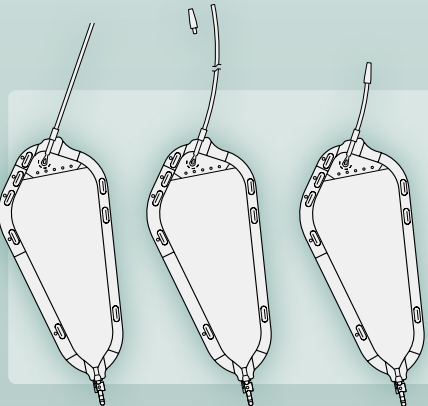

Leg hugging shape

The angled inlet tube and the special shape are essential for a reliable use of these bags in the sitting position in a wheelchair, for comfortable and inconspicuous wear on the leg, a reliable urine outlet and easy emptying.

100% testing

To increase security for the user, every bag is *individually* tested for leaks and functional capability.

Properties

1 The Connector

With or without an adapter, allows a simple and safe connection for all catheters and all urinary sheaths:

- without adapter: connects directly to SAUER urinary sheaths
- smooth adapter: connects to urinary sheaths
- stepped adapter: connects to catheters

smooth adapter

stepped adapter

no adapter

2 The Inlet Tube

hard or soft version and in different lengths – can also be shortened to adapt to the body height.

3 The Welded Valve

allows for a smooth flow of urine, even with leg bags which do not lie flat.

4 The Non-return Valve